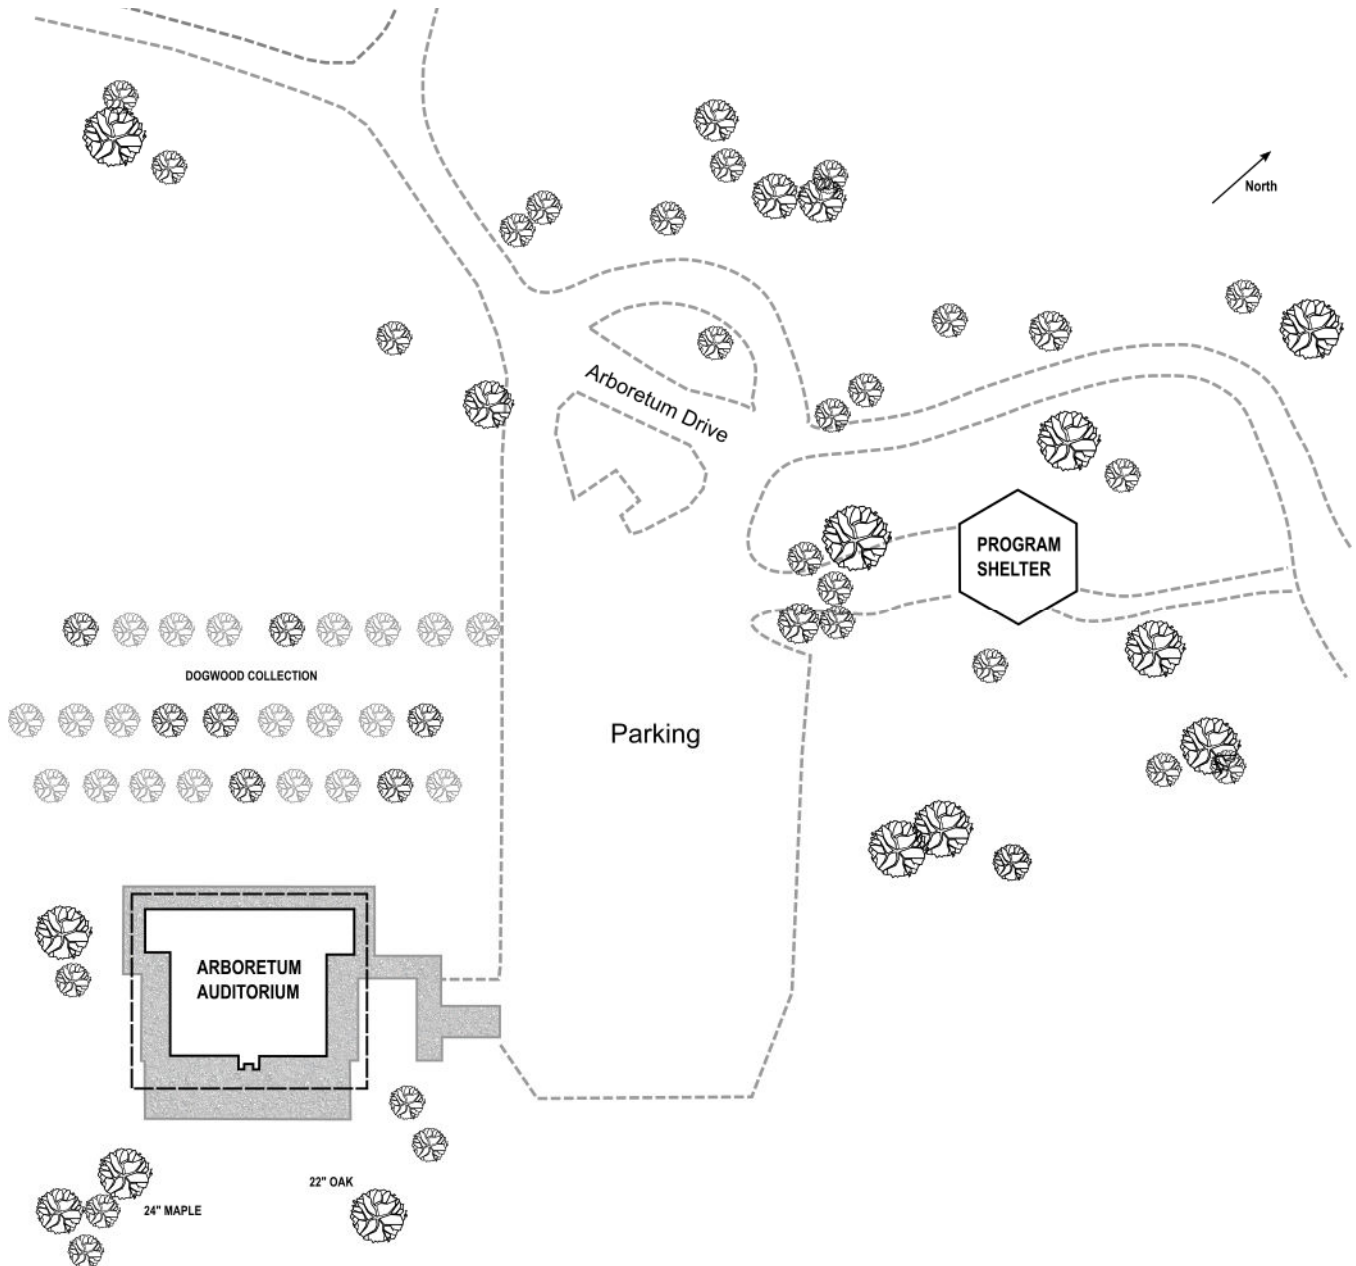

University of Tennessee

Forest Resources AgResearch and Education Center

Auditorium

Auditorium - Program Shelter Area

UT Forest Resources AgResearch & Education Center
901 S. Illinois Avenue, Oak Ridge, TN 37830 · 865-483-7277 · mcampani@utk.edu
forestry.tennessee.edu · utarboretum.tennessee.edu