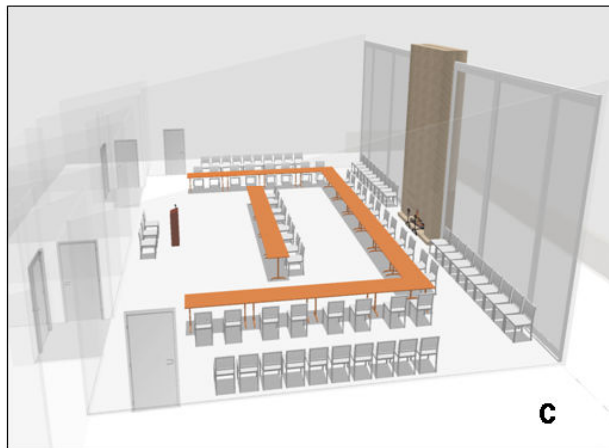

University of Tennessee

Forest Resources AgResearch and Education Center

Auditorium

Auditorium Sample Furniture Arrangements

Facilities

- 1600 square foot floor plan
- Indoor wood burning fireplace - wood provided
- Outdoor wood burning fireplace on large adjacent terrace - wood provided
- Catering kitchen with refrigerator, dishwasher and microwave
- Lighted parking for 75 cars
- Seating for 120 theatre style and 80 at tables depending on set up selected
- ADA accessible
- Wi-Fi
- Built in white board and projection screens