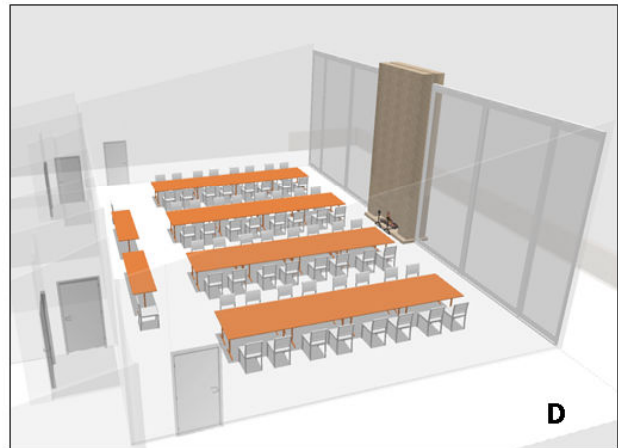

University of Tennessee

Forest Resources AgResearch and Education Center

Auditorium

Auditorium Sample Furniture Arrangements

Facilities

- 1600 square foot floor plan
- Indoor wood burning fireplace - wood provided
- Outdoor wood burning fireplace on large adjacent terrace - wood provided
- Catering kitchen with refrigerator, dishwasher and microwave
- Lighted parking for 75 cars
- Seating for 120 theatre style and 80 at tables depending on set up selected
- ADA accessible
- Wi-Fi
- Built in white board and projection screens