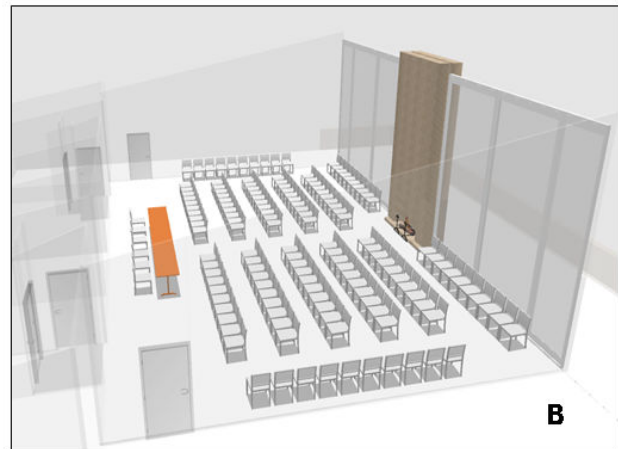

University of Tennessee

Forest Resources AgResearch and Education Center

Auditorium

Auditorium Sample Furniture Arrangements

Facilities

- 1600 square foot floor plan
- Indoor wood burning fireplace - wood provided
- Outdoor wood burning fireplace on large adjacent terrace - wood provided
- Catering kitchen with refrigerator, dishwasher and microwave
- Lighted parking for 75 cars
- Seating for 120 theatre style and 80 at tables depending on set up selected
- ADA accessible
- Wi-Fi
- Built in white board and projection screens