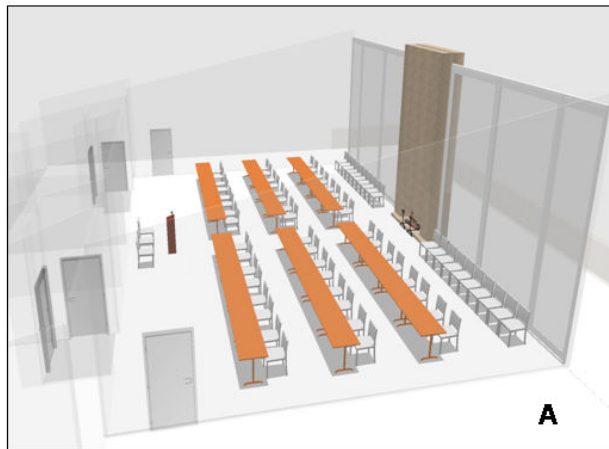

University of Tennessee

Forest Resources AgResearch and Education Center

Auditorium

Auditorium Sample Furniture Arrangements

Facilities

- 1600 square foot floor plan
- Indoor wood burning fireplace - wood provided
- Outdoor wood burning fireplace on large adjacent terrace - wood provided
- Catering kitchen with refrigerator, dishwasher and microwave
- Lighted parking for 75 cars
- Seating for 120 theatre style and 80 at tables depending on set up selected
- ADA accessible
- Wi-Fi
- Built in white board and projection screens