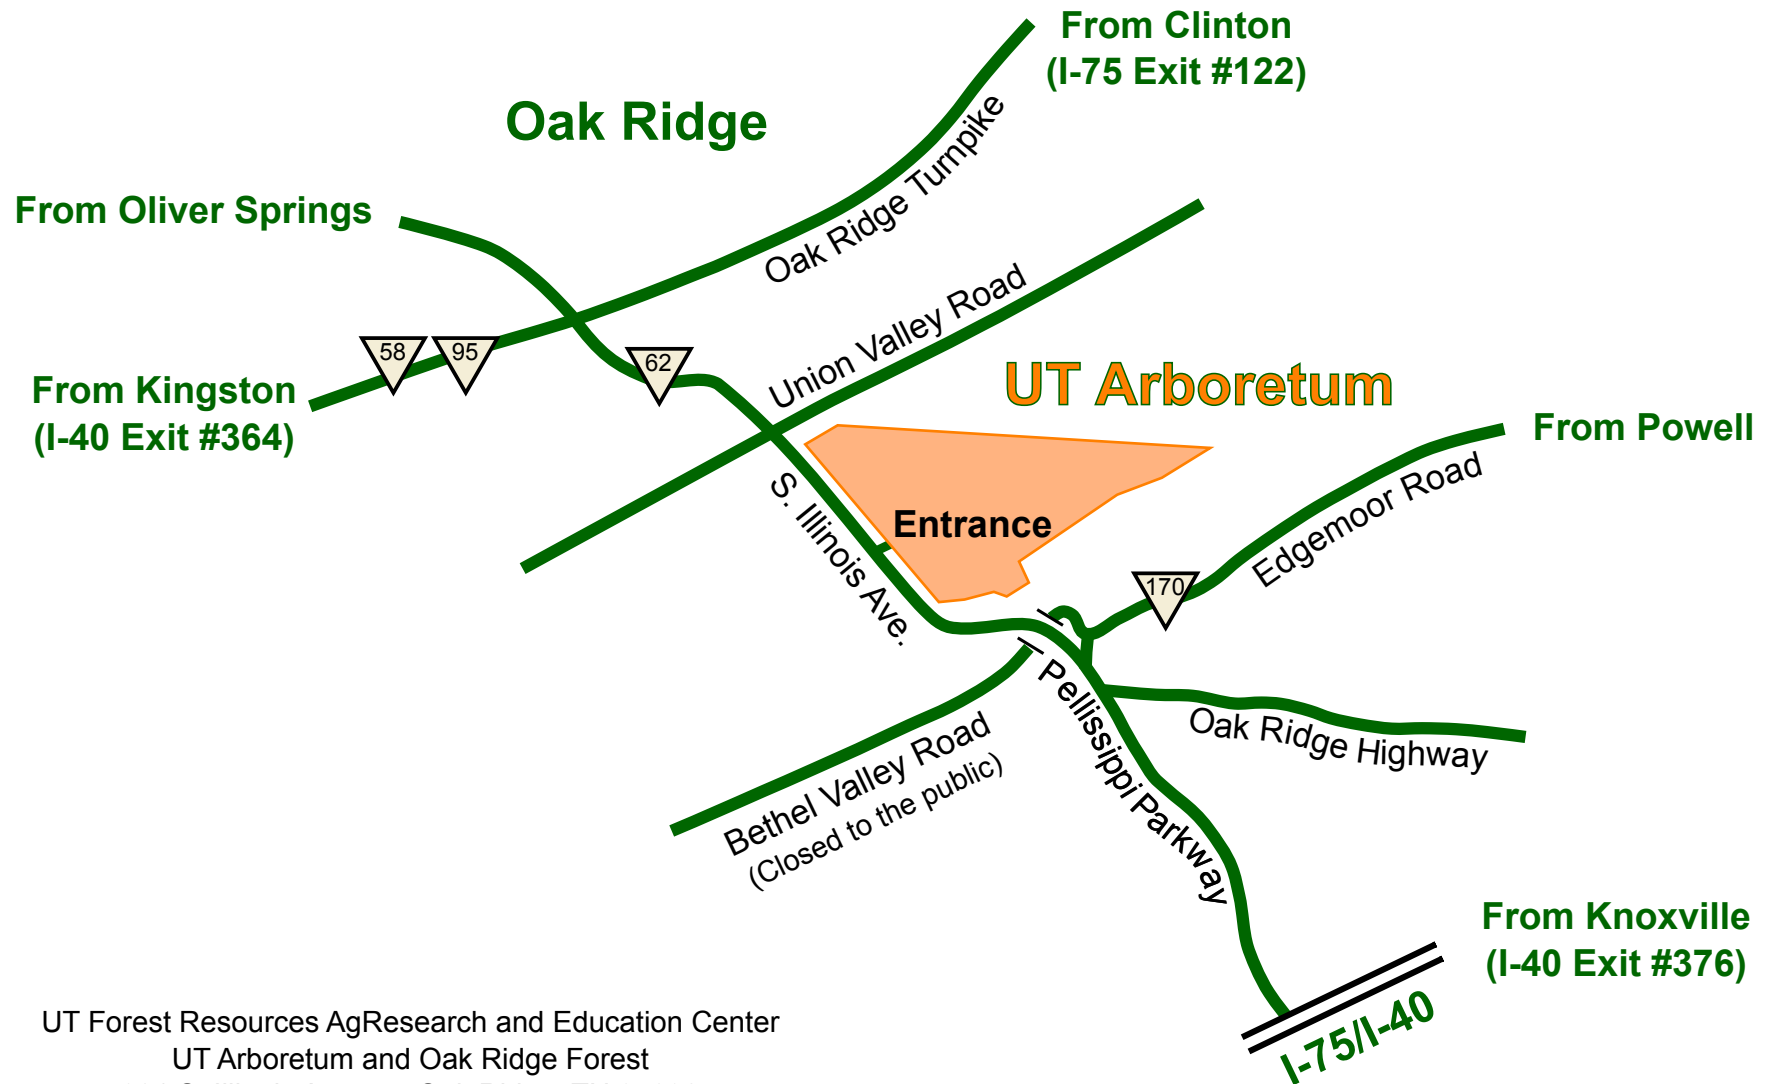

UT Forest Resources AgResearch and Education Center The University of Tennessee Arboretum

Three miles southeast of downtown Oak Ridge, TN on Highway 62 (901 S. Illinois Avenue)
GPS: 35.99366 N, 84.22096 W

UT Forest Resources AgResearch and Education Center
UT Arboretum and Oak Ridge Forest
901 S. Illinois Avenue, Oak Ridge, TN 37830
865-483-3571