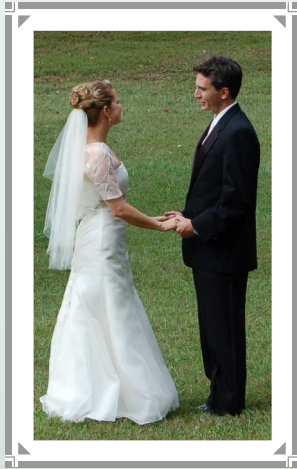

A Very Special Day

Guests are greeted with a personalized wedding sign that is provided to the wedding couple as a keepsake for their special day.

Musical entertainment can enhance the outdoor experience.

The Program Shelter can comfortably seat approximately eighty guests.

The outdoor experience will be remembered in a special way by guests as well as the wedding couple.