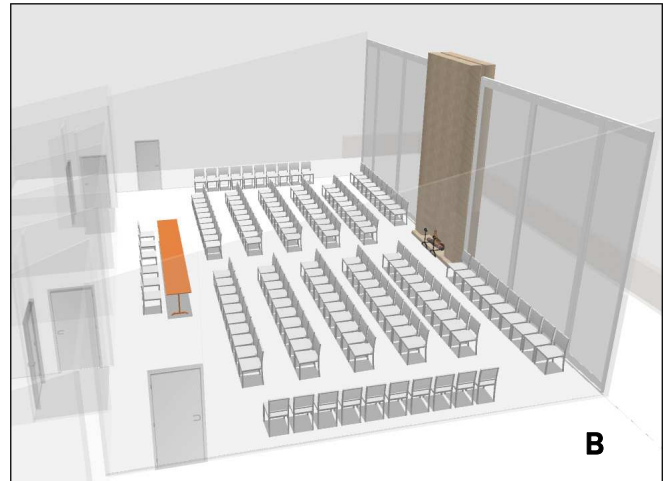

## Auditorium Sample Furniture Arrangements

### Facilities

- 1600 square foot floor plan
- Indoor wood burning fireplace - wood provided
- Outdoor wood burning fireplace on large adjacent terrace - wood provided
- Catering kitchen with refrigerator, dishwasher and microwave
- Lighted parking for 75 cars
- Seating for 120 theatre style and 80 at tables depending on set up selected
- ADA accessible
- Wi-Fi
- Built in white board and projection screens
- Sound system with lavalier and handheld microphones available
- Projection cart includes projector, laptop and speakers