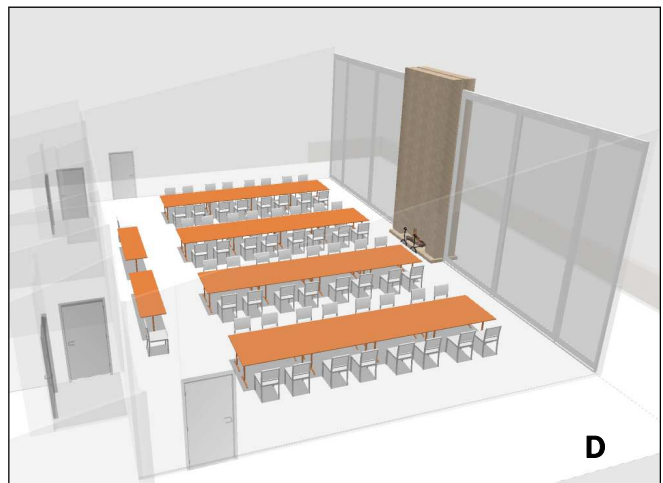

## Auditorium Sample Furniture Arrangements

### Facilities

- 1600 square foot floor plan
- Indoor wood burning fireplace - wood provided
- Outdoor wood burning fireplace on large adjacent terrace - wood provided
- Catering kitchen with refrigerator, dishwasher and microwave
- Lighted parking for 75 cars
- Seating for 120 theatre style and 80 at tables depending on set up selected
- ADA accessible
- Wi-Fi
- Built in white board and projection screens
- Sound system with lavalier and handheld microphones available
- Projection cart includes projector, laptop and speakers