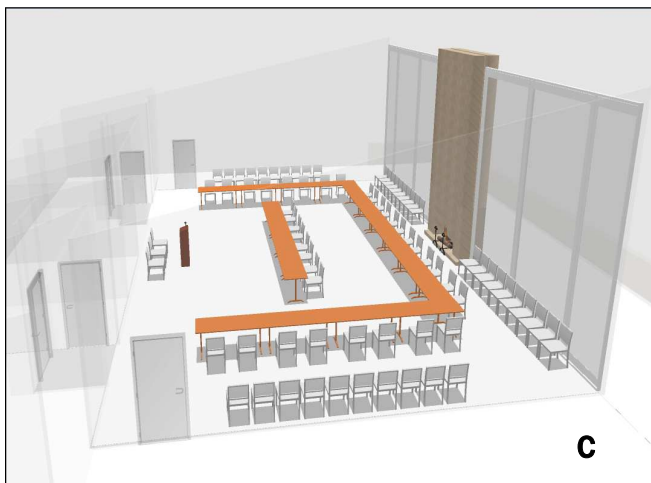

## Auditorium Sample Furniture Arrangements

### Facilities

- 1600 square foot floor plan
- Indoor wood burning fireplace - wood provided
- Outdoor wood burning fireplace on large adjacent terrace - wood provided
- Catering kitchen with refrigerator, dishwasher and microwave
- Lighted parking for 75 cars
- Seating for 120 theatre style and 80 at tables depending on set up selected
- ADA accessible
- Wi-Fi
- Built in white board and projection screens
- Sound system with lavalier and handheld microphones available
- Projection cart includes projector, laptop and speakers