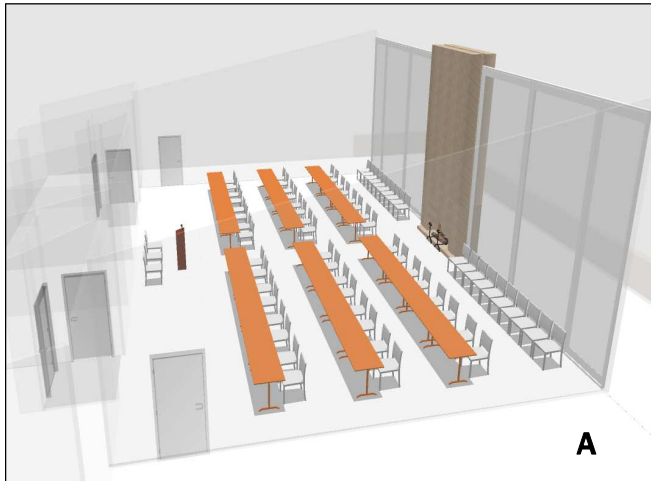

## Auditorium Sample Furniture Arrangements

### Facilities

- 1600 square foot floor plan
- Indoor wood burning fireplace - wood provided
- Outdoor wood burning fireplace on large adjacent terrace - wood provided
- Catering kitchen with refrigerator, dishwasher and microwave
- Lighted parking for 75 cars
- Seating for 120 theatre style and 80 at tables depending on set up selected
- ADA accessible
- Wi-Fi
- Built in white board and projection screens
- Sound system with lavalier and handheld microphones available
- Projection cart includes projector, laptop and speakers