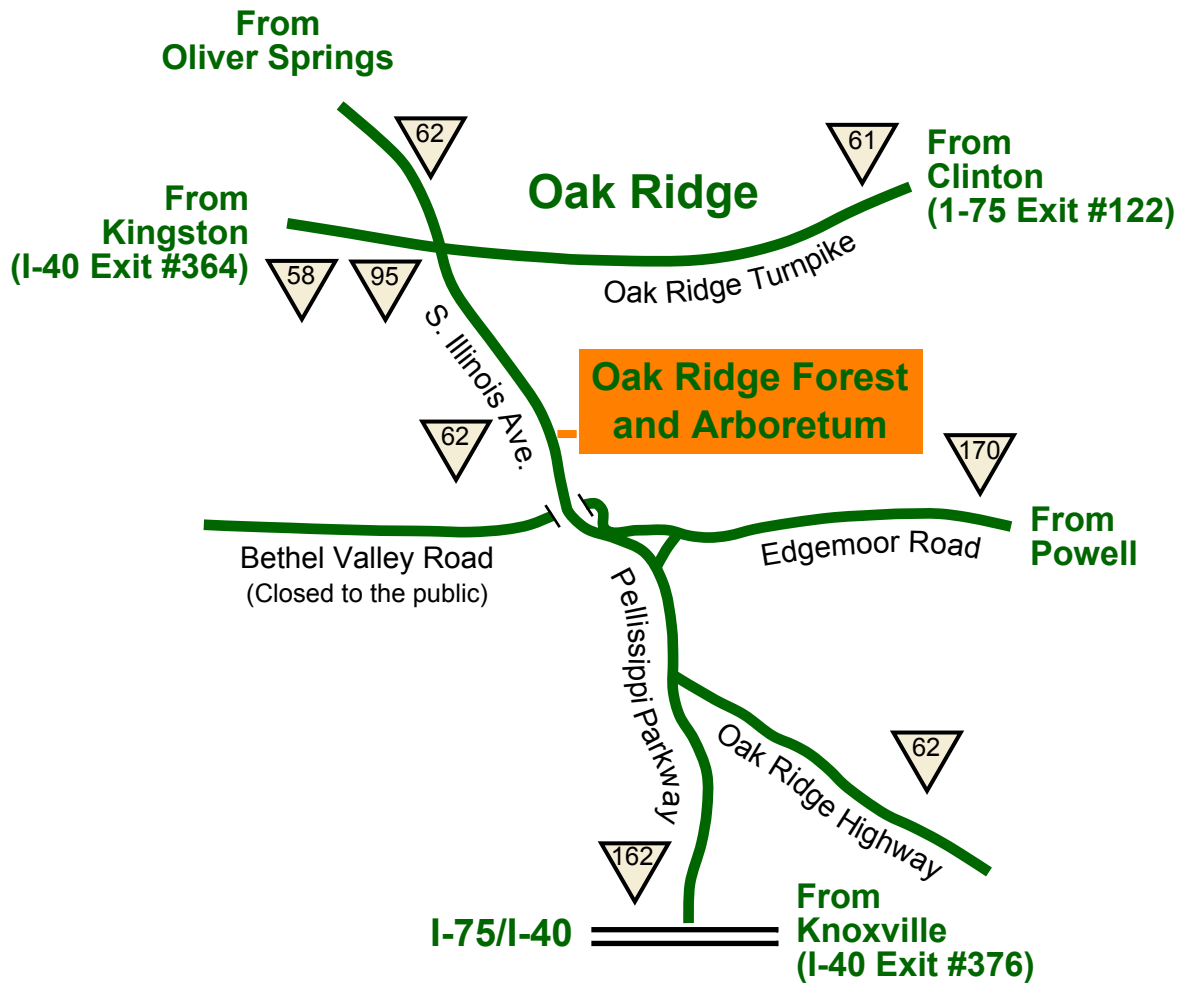

**The Oak Ridge Forest and Arboretum  
is located 3 miles southeast of downtown  
Oak Ridge, TN on Highway 62 (901 S. Illinois Avenue)**

UT Forest Resources AgResearch and Education Center  
901 S. Illinois Avenue, Oak Ridge, TN 37830  
865-483-3571