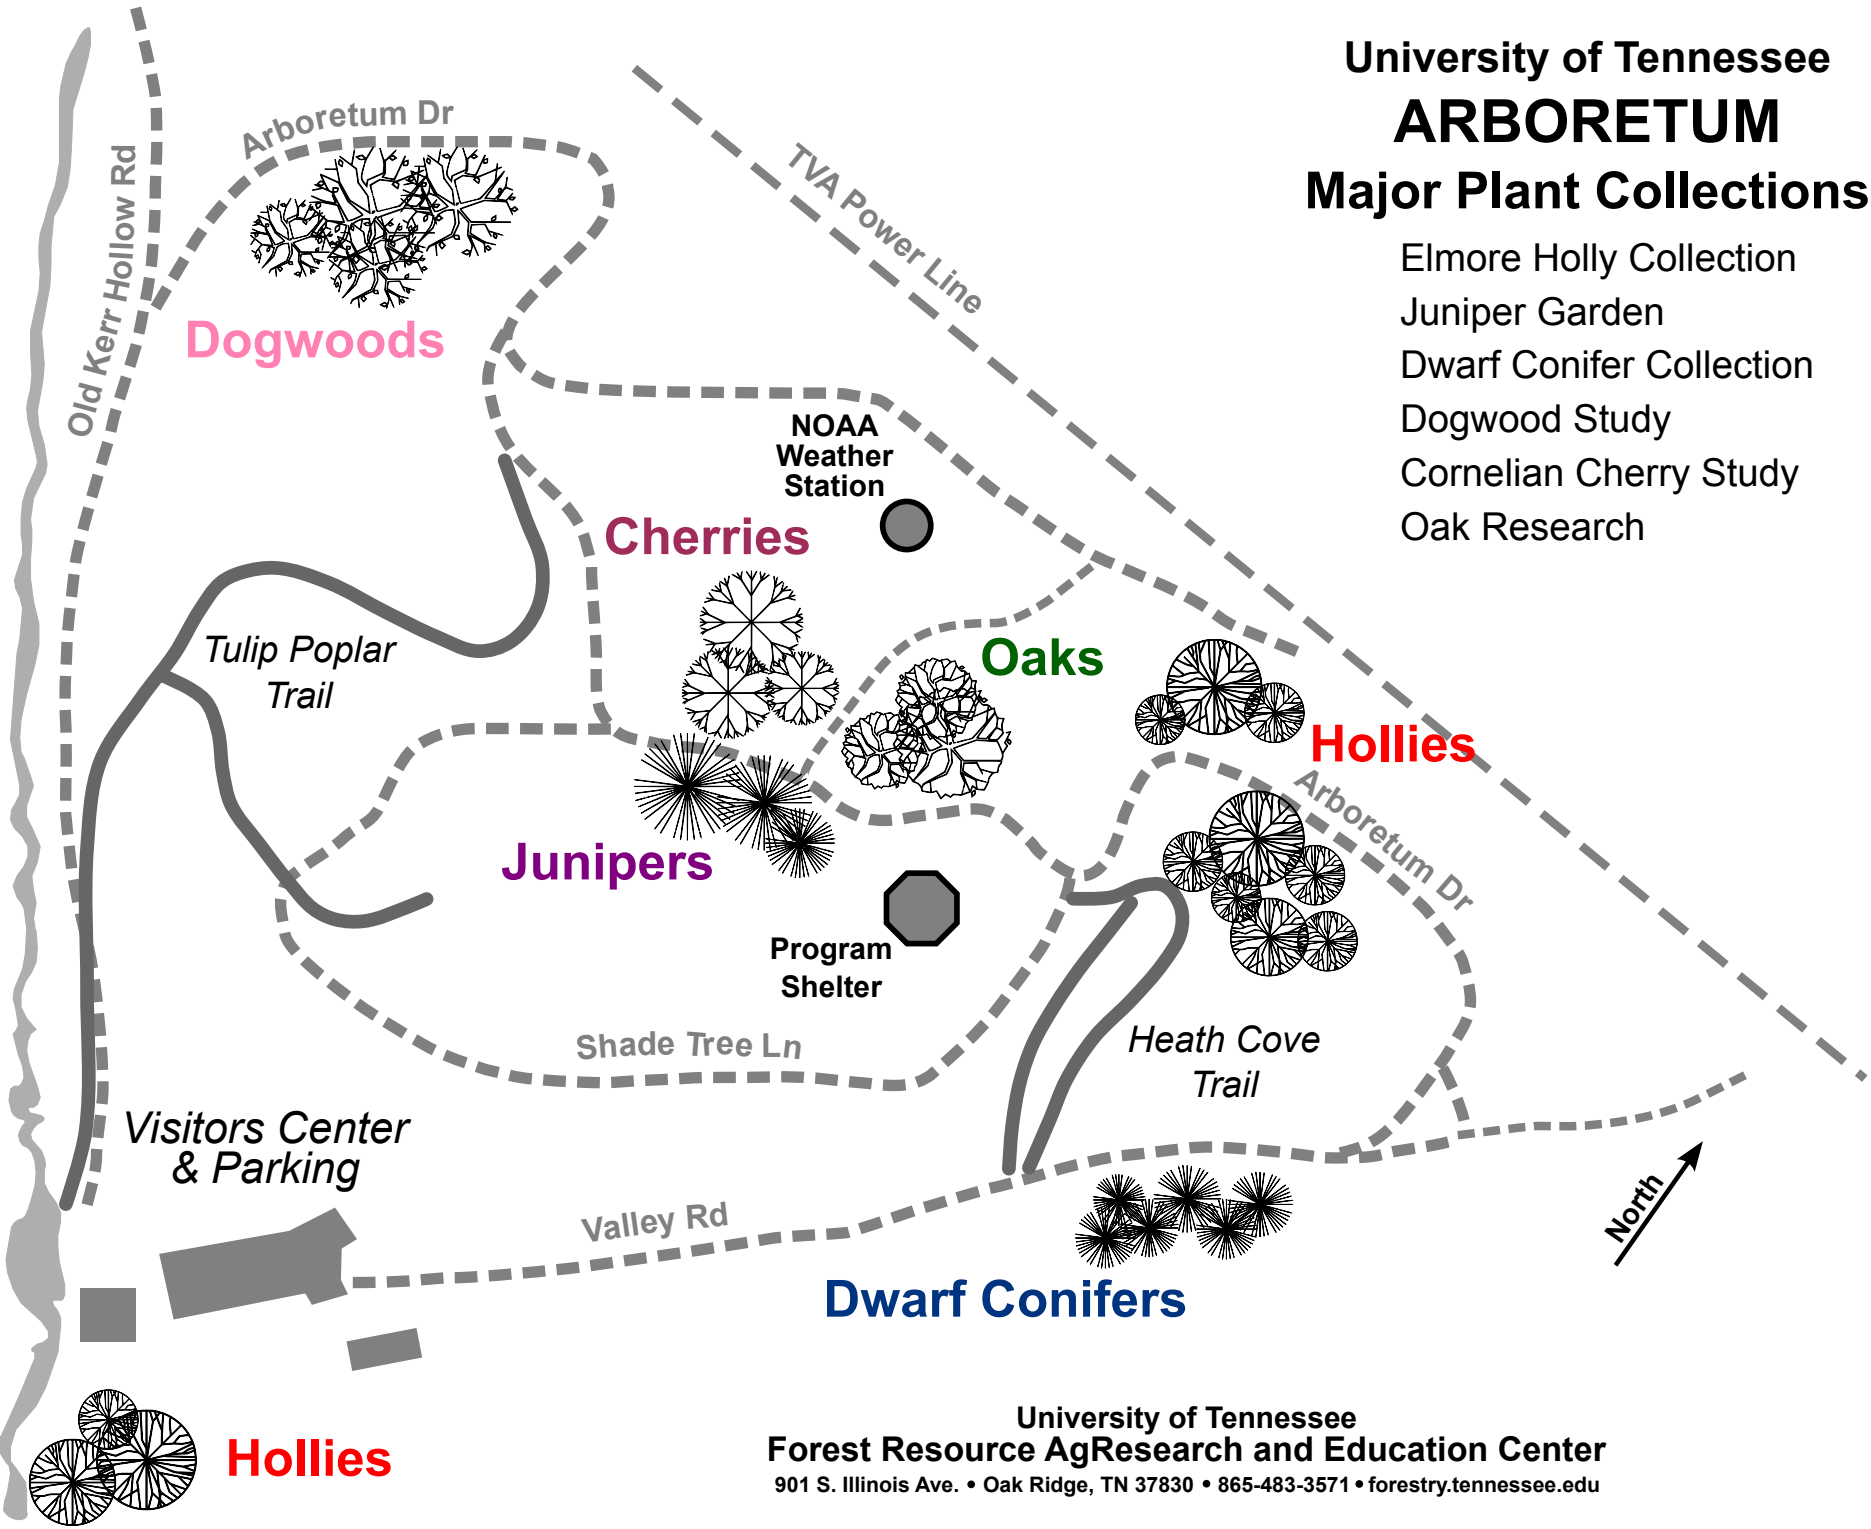

University of Tennessee
ARBORETUM
Major Plant Collections

- Elmore Holly Collection
- Juniper Garden
- Dwarf Conifer Collection
- Dogwood Study
- Cornelian Cherry Study
- Oak Research

University of Tennessee
Forest Resource AgResearch and Education Center
901 S. Illinois Ave. • Oak Ridge, TN 37830 • 865-483-3571 • forestry.tennessee.edu