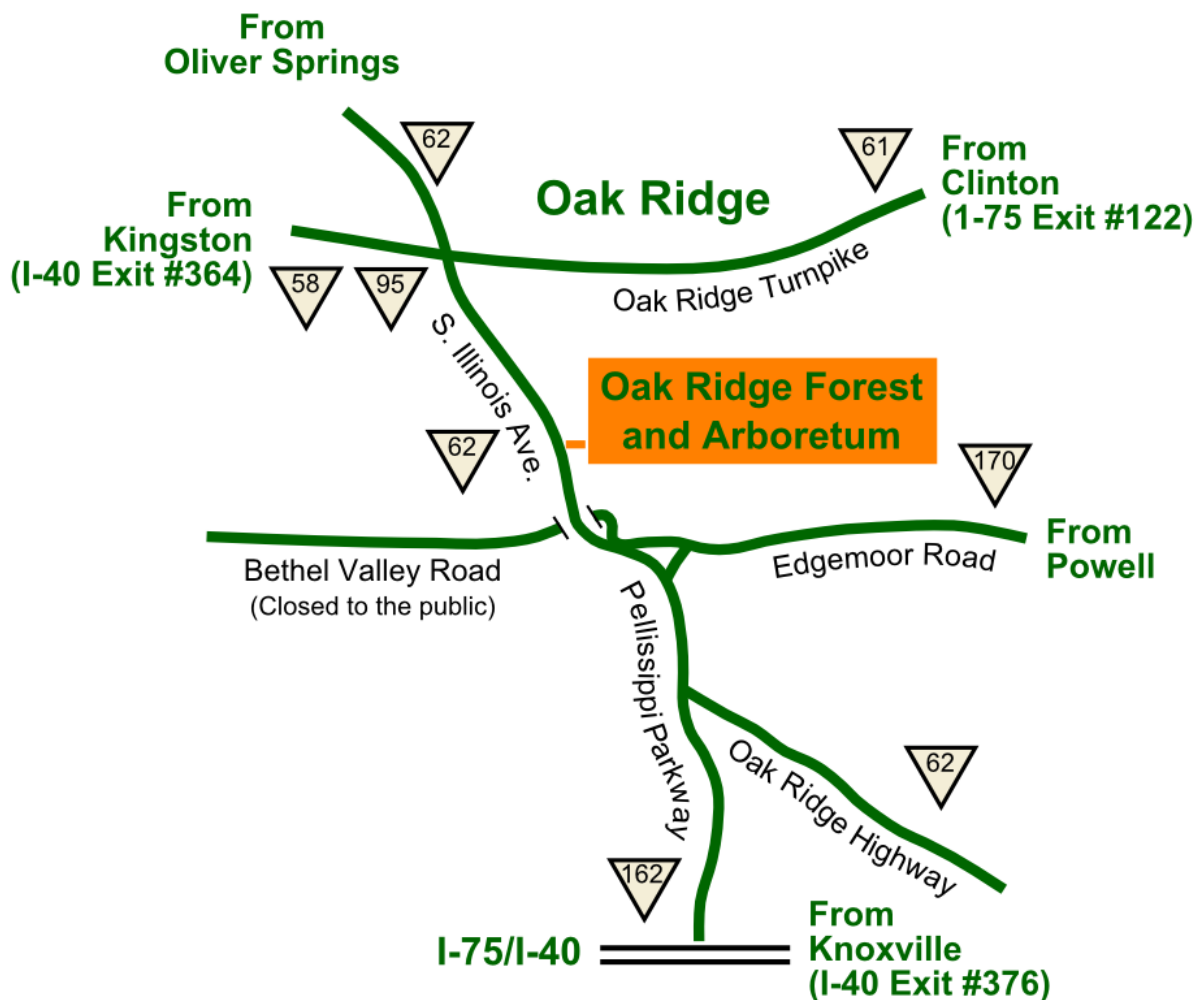

University of Tennessee

Forest Resources AgResearch and Education Center

Arboretum

Arboretum Location Map

The Oak Ridge Forest and Arboretum is located 3 miles southeast of downtown Oak Ridge, TN on Highway 62 (901 S. Illinois Avenue)